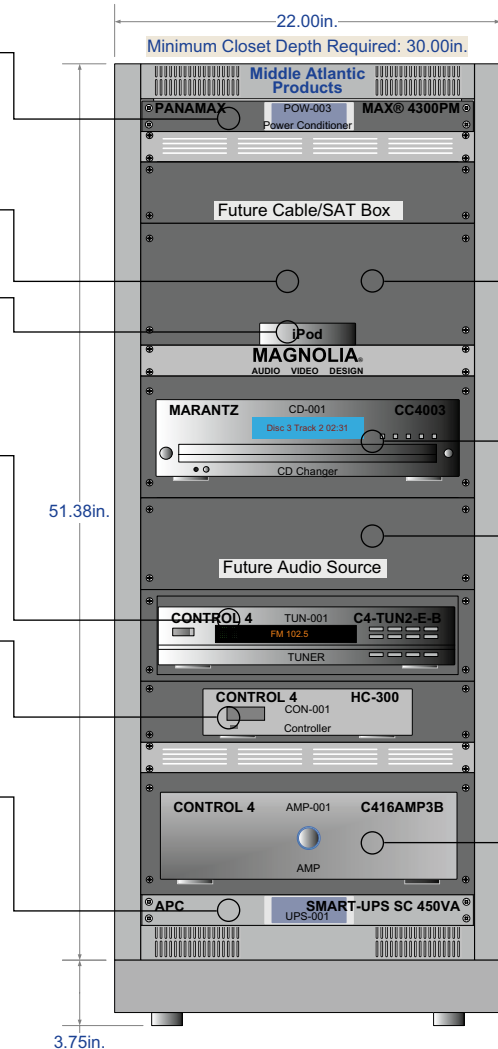

NOTES

EQUIPMENT ELEVATION
**The Premier Series
C4 Concert System**

VERSION DATE
01-08-10

Q/A
SSD _____
ENG _____
PGM _____
PM _____

DRAWING NO.
LV2.1 REV
SHEET 1

Panamax 9-Outlet Power Conditioner/ Surge Protector
This protector provides clean power for improved picture and sound quality while protecting against damaging power fluctuations.
MAX4300PM.

Space for Future Source
Open spot to add extra components as your needs grow - ie: cable or satellite.

Control4 Dock for iPod
Using the Control4 Dock for iPod allows you to access all the videos and music, including all playlists and cover art, from your iPod in any room.
C4-IPDKTT1-E-B

Control4 Multi-Tuner
The Control4 Multi-Tuner broadcasts up to three simultaneous audio streams, including two AM/FM and an optional XM satellite radio stream. Ideal for those wanting to add multiple radio streams to their audio system. C4-TUN2-E-B.

Control4 Home Controller
Listen to your favorite music all around your house - from one song in every rooms, to different songs in multiple audio zones. Expand the HC-300 and automate your entire home, including your home theater, lighting, temperature, security and more. HC300.

APC UPS (Uninterruptible Power Supply)
This UPS utilizes Smart-UPS® which protects critical data and equipment by supplying clean and reliable network-grade power during power problems. UPS-001.

Linksys Switch

Connect up to eight separate devices into your network with this switch that doesn't split your connections but allows each device to receive transfer speeds of up to a gigabit per second. SD2008.

Linksys Router

This router lets you attach up to four additional network devices to one of the router's ports, while advanced integrated security features keep your network transactions safe from external threats. RVL200.

Marantz 5 Disc CD Changer

Get the playback flexibility of a carousel changer, with the playback quality of a single-disc player, in this CD Changer that plays MP3/WMA CD-R/RW discs. Designed to work with whole home audio systems, this player is ideal for a C4 setup. CC4003.

Space to Expand

Open spot to add extra components as your needs grow - ie: a gaming system or audio.

Control4 8-Zone Amplifier

The Control4 8-Zone Amplifier provides 120W of high-quality sound to each of eight audio zones from up to eight distinct sources. C4-16AMP3-B.

¹Programming, cables, Mid Atlantic Rack parts and pieces, labor to build and test the system all included in the price. Labor to install in your home not included.

Installation:

Ask about our expert Installation: we come to your house, set up your rack system and ensure every component is working perfectly.

To learn about our other Premier Series Pre-Engineered racks - The Enthusiast System and The Aficionado System - speak with a System Designer or visit MagnoliaAV.com