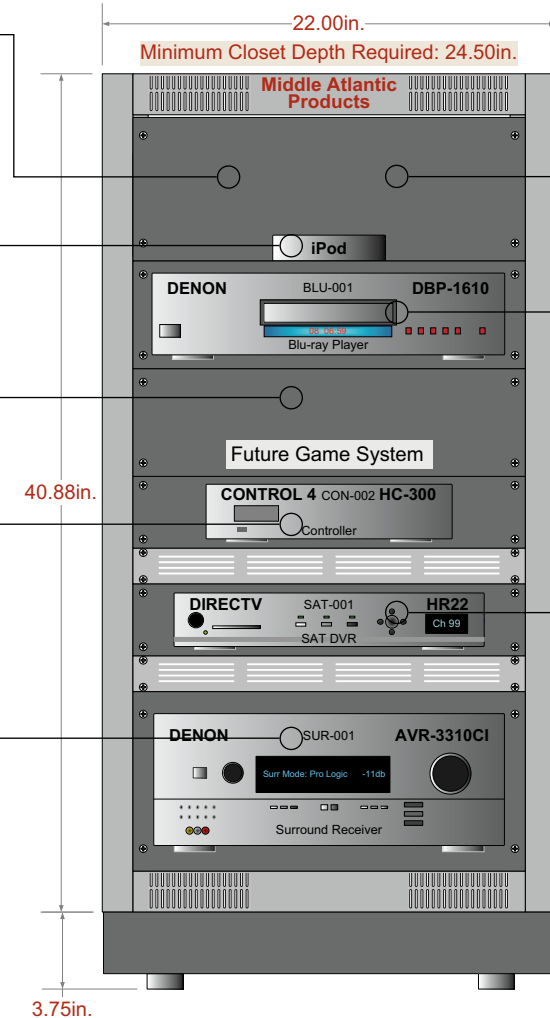

Panamax Surge Protector and Battery Backup

The MB850 offers surge protection and battery backup to 5 outlets providing constant power to your equipment during power disruptions. MB850.

Control4 Dock for iPod

Using the Control4 Dock for iPod allows you to access all the videos and music, including all playlists and cover art, from your iPod in any room. C4-IPDKTT1-E-B

Space for Future Source

Open spot to add extra components as your needs grow - ie: gaming system.

Control4 Home Controller

Put your entire home right at your fingertips. The HC-300 allows you to automate your entire home, including your home theater, multi-room music, lighting, temperature, security and more from one simple remote. HC300.

Denon 7.1-Channel Home Theater Receiver with Networking

This A/V receiver delivers more than just exceptional audio and video, Ethernet connectivity allows you to do even more like audio and jpeg streaming, plus you can receive Internet radio and subscription music services like Rhapsody and Napster. AVR3310CI.

Linksys Router

This router lets you attach up to four additional network devices to one of the router's ports, while advanced integrated security features keep your network transactions safe from external threats. RVL200.

Linksys Switch

Connect up to eight separate devices into your network with this switch that doesn't split your connections but allows each device to receive transfer speeds of up to a gigabit per second. SD2008.

Denon Blu-ray disc Player

This Blu-ray disc player features HDMI Source Direct and 12 bit video processing, plus i/p scaling and upconversion of DVDs up to 1080p. Plus with its Ethernet port, it features Blu-ray Profile 2.0 BD-Live web-enabled interactivity, as well as firmware upgrade capability. DBP1610.

DIRECTV HDTV Receiver with DVR

Watch and record your favorite TV shows with this DIRECTV receiver that features 2 satellite tuners, so you can record 2 shows simultaneously, or watch one while recording the other. HR22.

¹Programming, cables, Mid Atlantic Rack parts and pieces, labor to build and test the system all included in the price. Labor to install in your home not included.

Installation:

Ask about our expert Installation: we come to your house, set up your rack system and ensure every component is working perfectly.

MAGNOLIA
AUDIO-VIDEO

DESIGNER
TBD
PROJECT MANAGER
TBD
ENGINEER
TBD
PROGRAMMER
TBD

NOTES

EQUIPMENT ELEVATION

The Premier Series
Enthusiast System

VERSION DATE
01-08-10

Q/A
SSD _____
ENG _____
PGM _____
PM _____

DRAWING NO.
LV2.1

SHEET 1

To learn about our other Premier Series Pre-Engineered racks - The C4 Concert System and The Aficionado System - speak with a System Designer or visit MagnoliaAV.com